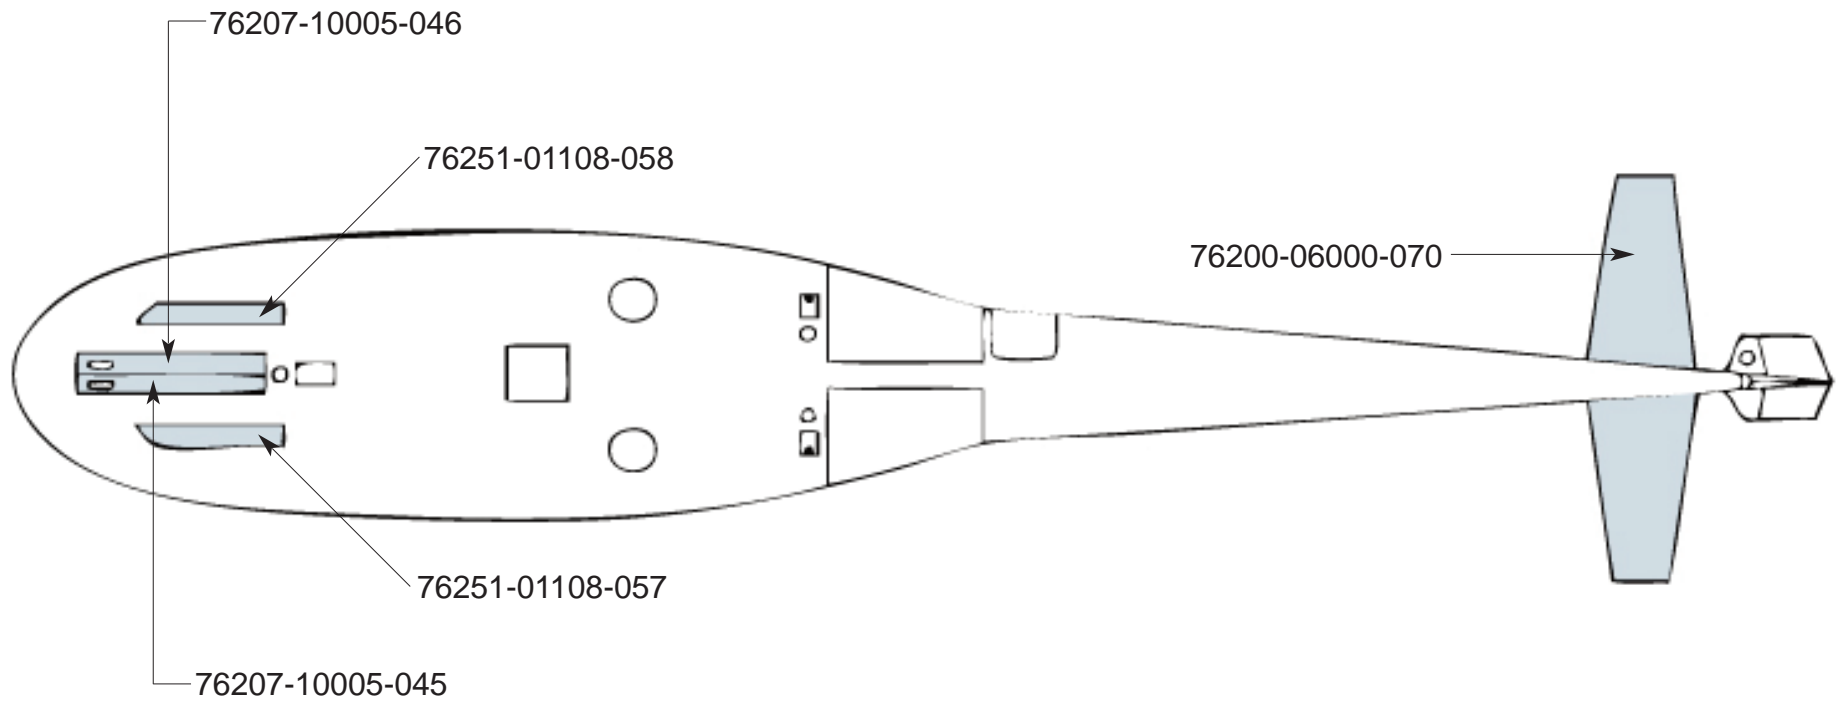

Sikorsky S76 Tail & Under Belly Panels