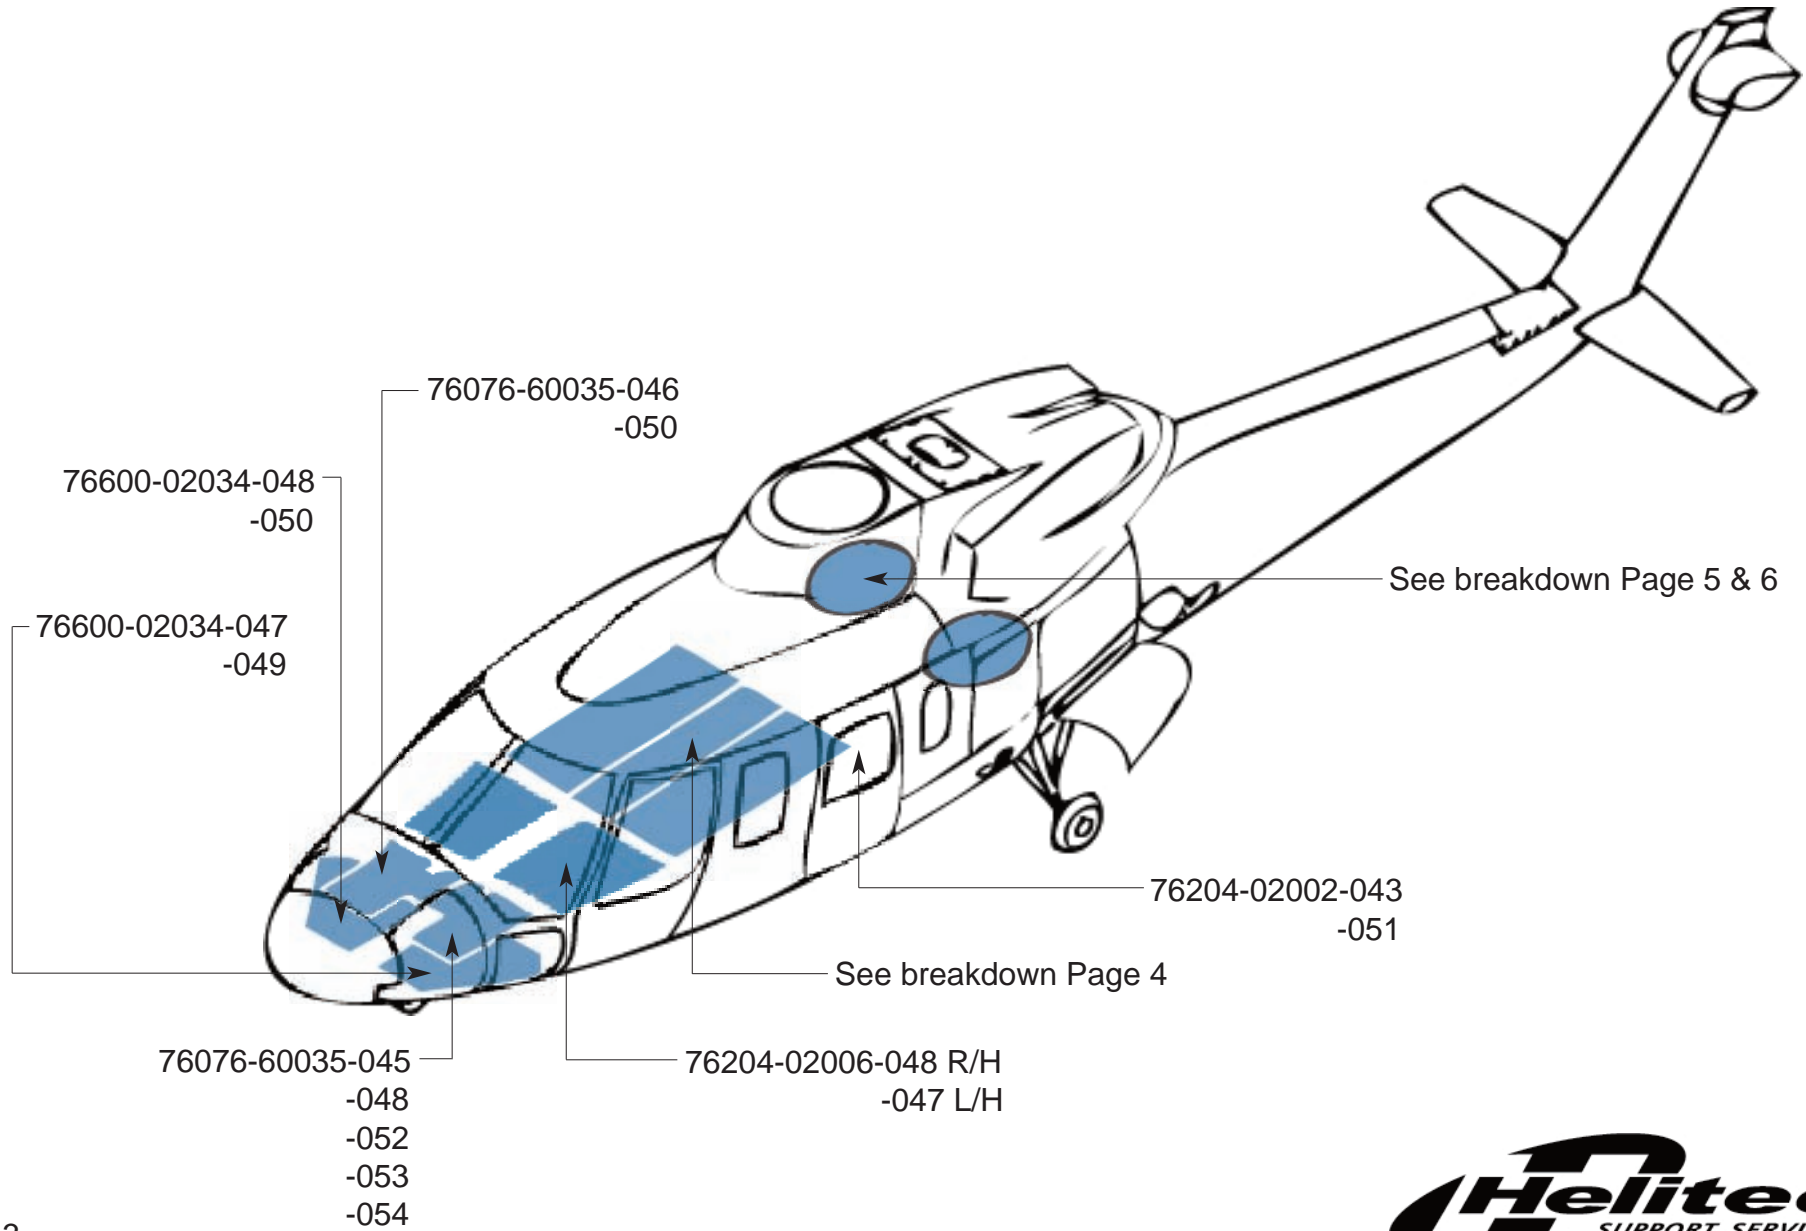

Sikorsky S76 Inside Panels