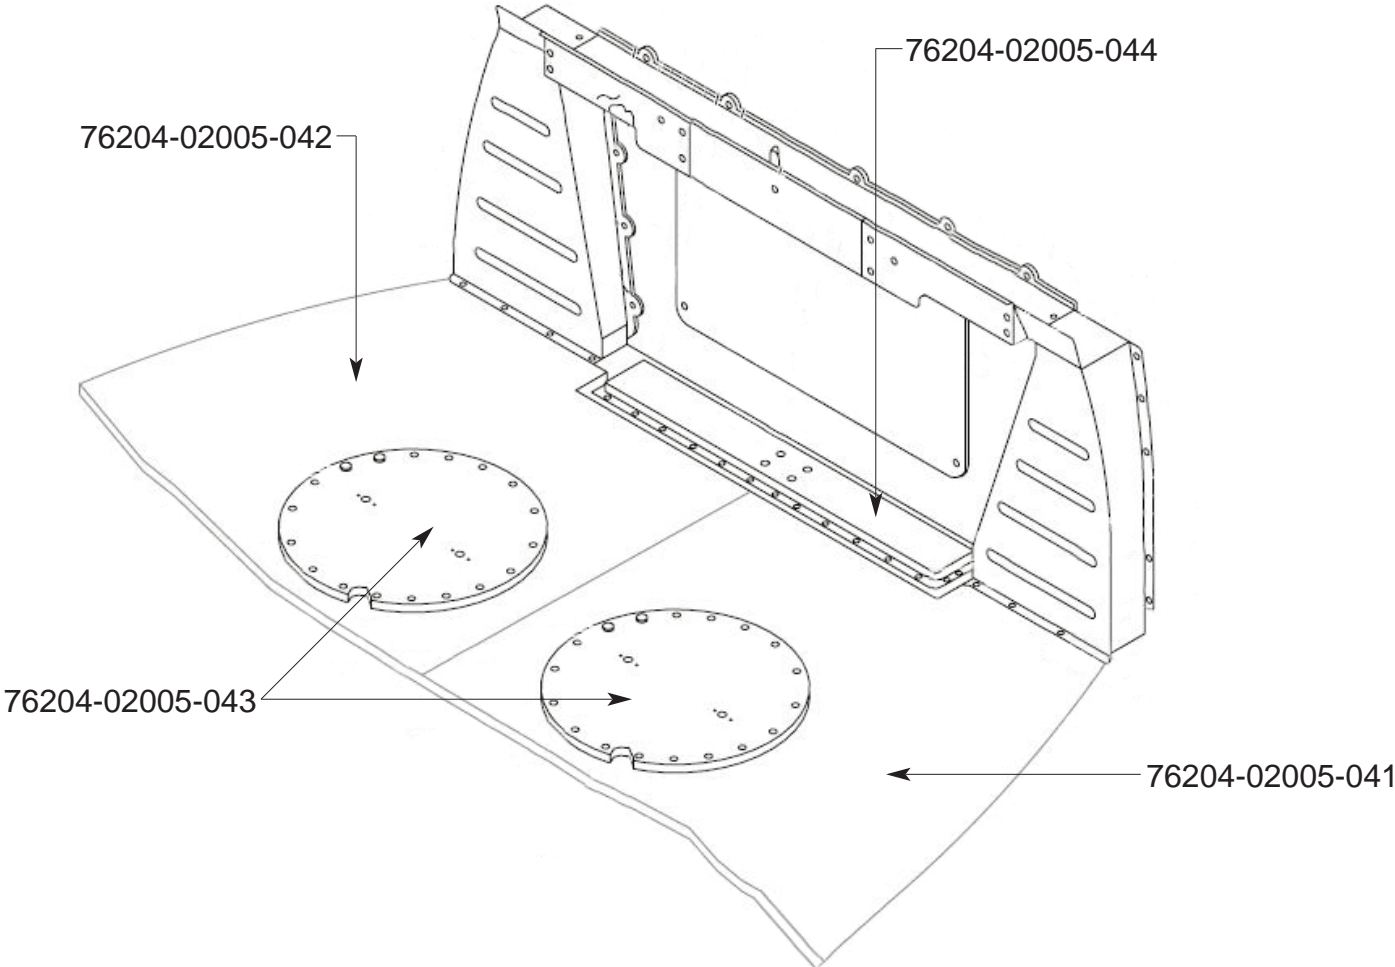

FOR MORE INFORMATION REGARDING OUR S76 PANELS PLEASE CONTACT
GREG BARTLETT AT TEL: 360-366-0129 OR BY EMAIL AT GREGB@HELITECHSS.COM.

Sikorsky S76 Outer Panels

Sikorsky S76 Outer Panels

PART NUMBER	DESCRIPTION		PART NUMBER	DESCRIPTION
76203-03003-059	Side Panel		76205-08001-072	Forward Fairing
76203-03003-060	Side Panel		76207-02002-041/043/049	Floor Panel - LH
76203-03007-045	Side Panel		76207-02002-051/053	Floor Panel - LH
76203-03007-046	Side Panel		76207-02002-042/044	Floor Panel - RH
76203-03034-041	Side Panel - LH		76207-02002-050/052/054	Floor Panel - RH
76203-03034-042	Side Panel - RH		76207-02006-045	Side Panel - LH
76203-05001-116	Leading Skin (Aluminum)		76207-02006-046	Side Panel - RH
76205-08001-013	Forward Fairing		76207-03002-041	Door Panel - LH
76205-08001-015	Forward Fairing		76207-03002-043	Door Panel - RH
76205-08001-057	Forward Fairing		76303-07800-102	Aft. Engine Cowl
76205-08001-071	Forward Fairing			

Sikorsky S76 Inside Panels

Sikorsky S76 Inside Panels

Sikorsky S76 Inside Panels

Sikorsky S76 Inside Panels

Sikorsky

S76 Inside Panels

PART NUMBER	DESCRIPTION		PART NUMBER	DESCRIPTION
76076-60035-045	Shelf Assembly - LH		76204-02005-043	Fuel Cell Cover
76076-60035-046	Shelf Assembly - RH		76204-02005-044	Baggage Panel
76076-60035-048	Shelf Assembly - LH		76204-02006-047	Floor Panel - LH
76076-60035-050	Shelf Assembly - RH		76204-02006-048	Floor Panel - RH
76076-60035-052/053/054	Shelf Assembly - LH		76204-02007-042	Cabin Floor Center Panel
76201-02005-043	STA 188 Bulkhead LH		76204-02021-041	Panel Assembly - LH
76201-02005-044	STA 188 Bulkhead RH		76204-02021-042	Panel Assembly - RH
76204-02002-043/051	Cabin Floor - LH		76600-02034-047	Shelf Assembly - LH
76204-02002-050/052	Cabin Floor - RH		76600-02034-048	Shelf Assembly - RH
76204-02005-041	Baggage Panel - LH		76600-02034-049	Shelf Assembly - LH
76204-02005-042	Baggage Panel - RH		76600-02034-050	Shelf Assembly - RH