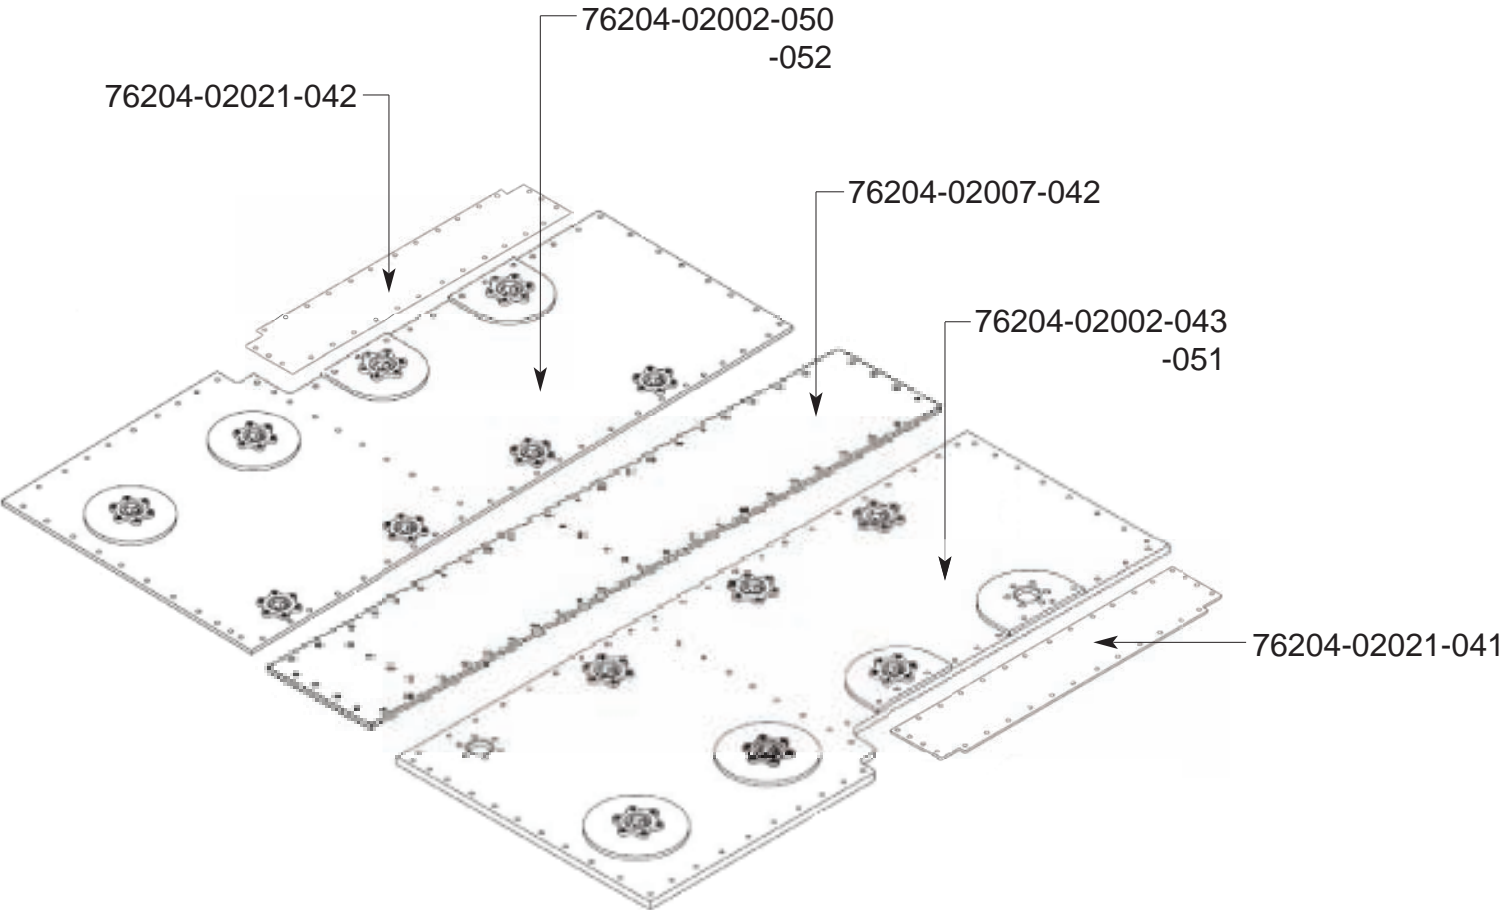

FOR MORE INFORMATION REGARDING OUR S76 PANELS PLEASE CONTACT
GREG BARTLETT AT TEL: 360-366-0129 OR BY EMAIL AT GREGB@HELITECHSS.COM.

Sikorsky S76 Outer Panels

Sikorsky S76 Outer Panels

PART NUMBER	DESCRIPTION		PART NUMBER	DESCRIPTION
76203-03003-059	Side Panel		76205-08001-072	Forward Fairing
76203-03003-060	Side Panel		76207-02002-041/043/049	Floor Panel - LH
76203-03007-045	Side Panel		76207-02002-051/053	Floor Panel - LH
76203-03007-046	Side Panel		76207-02002-042/044	Floor Panel - RH
76203-03034-041	Side Panel - LH		76207-02002-050/052/054	Floor Panel - RH
76203-03034-042	Side Panel - RH		76207-02006-045	Side Panel - LH
76203-05001-116	Leading Skin (Aluminum)		76207-02006-046	Side Panel - RH
76205-08001-013	Forward Fairing		76207-03002-041	Door Panel - LH
76205-08001-015	Forward Fairing		76207-03002-043	Door Panel - RH
76205-08001-057	Forward Fairing		76303-07800-102	Aft. Engine Cowl
76205-08001-071	Forward Fairing			

Sikorsky S76 Inside Panels

Sikorsky S76 Inside Panels

Sikorsky S76 Inside Panels

Sikorsky S76 Inside Panels

Sikorsky

S76 Inside Panels

PART NUMBER	DESCRIPTION		PART NUMBER	DESCRIPTION
76076-60035-045	Shelf Assembly - LH		76204-02005-043	Fuel Cell Cover
76076-60035-046	Shelf Assembly - RH		76204-02005-044	Baggage Panel
76076-60035-048	Shelf Assembly - LH		76204-02006-047	Floor Panel - LH
76076-60035-050	Shelf Assembly - RH		76204-02006-048	Floor Panel - RH
76076-60035-052/053/054	Shelf Assembly - LH		76204-02007-042	Cabin Floor Center Panel
76201-02005-043	STA 188 Bulkhead LH		76204-02021-041	Panel Assembly - LH
76201-02005-044	STA 188 Bulkhead RH		76204-02021-042	Panel Assembly - RH
76204-02002-043/051	Cabin Floor - LH		76600-02034-047	Shelf Assembly - LH
76204-02002-050/052	Cabin Floor - RH		76600-02034-048	Shelf Assembly - RH
76204-02005-041	Baggage Panel - LH		76600-02034-049	Shelf Assembly - LH
76204-02005-042	Baggage Panel - RH		76600-02034-050	Shelf Assembly - RH