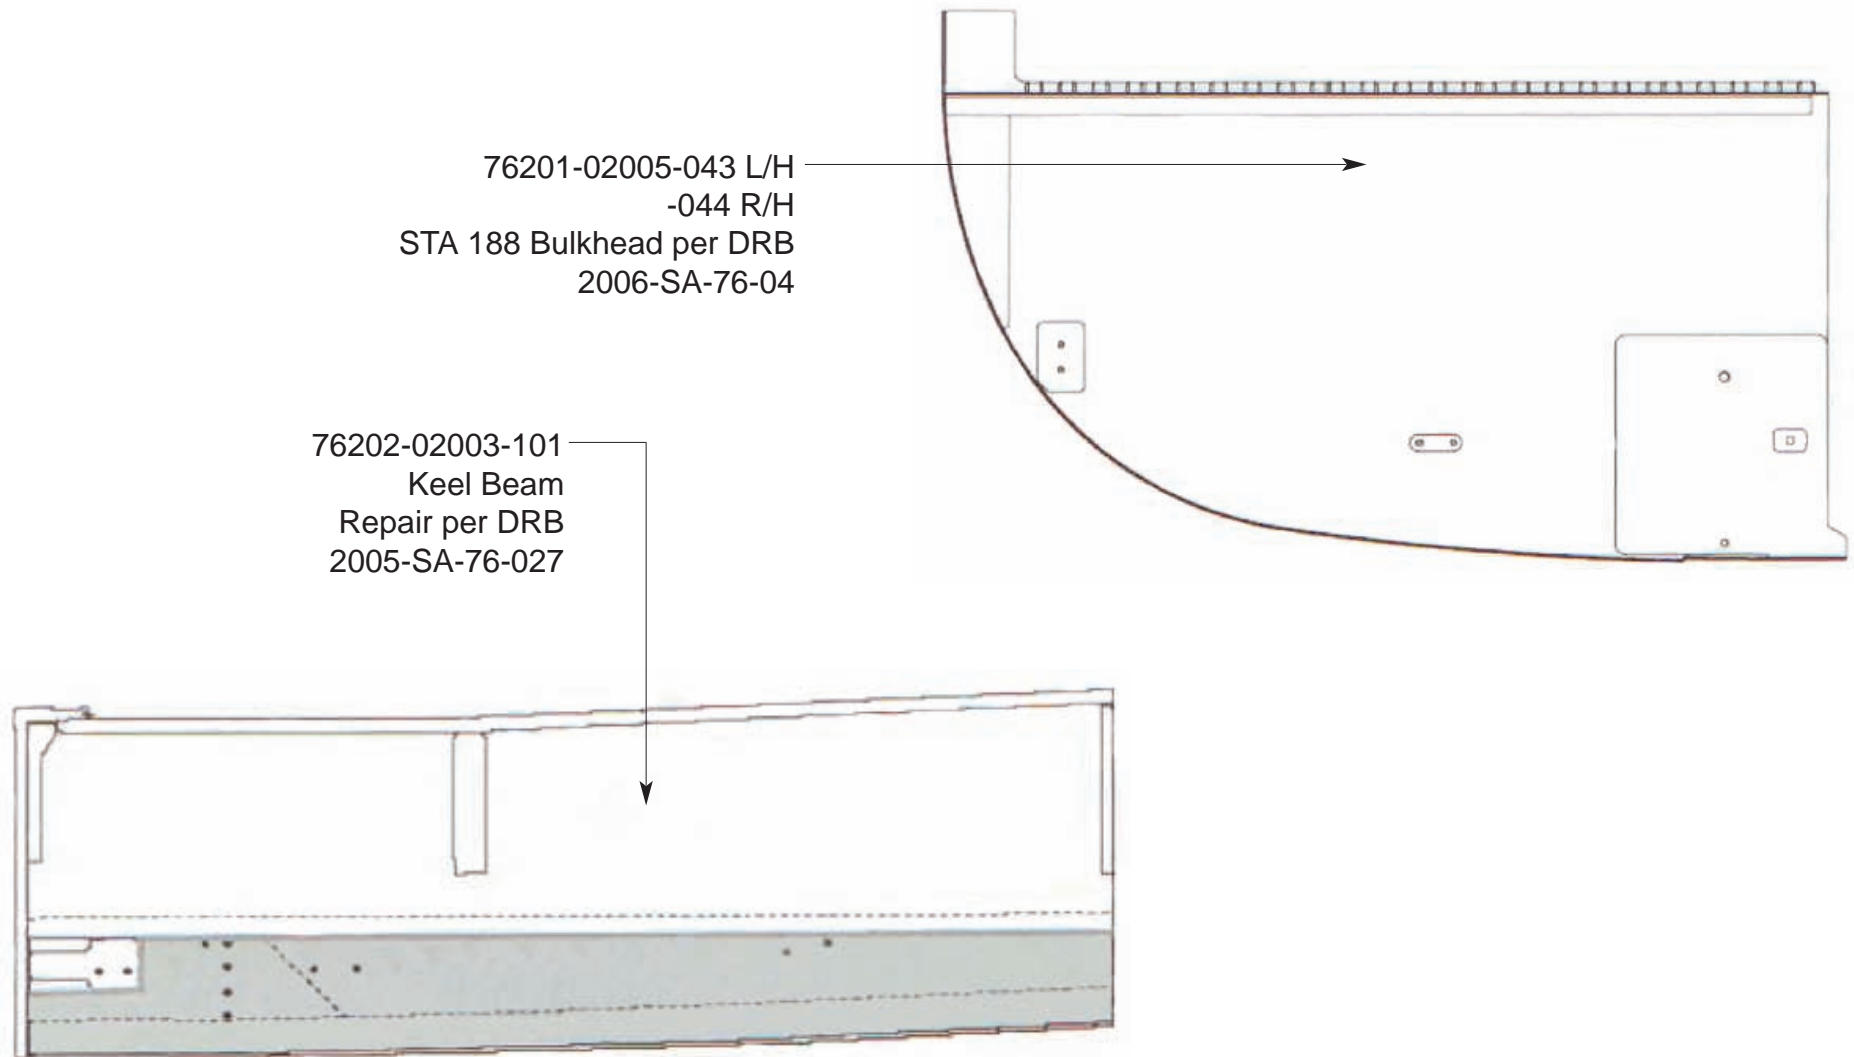

FOR MORE INFORMATION REGARDING OUR S76 PANELS PLEASE CONTACT
GREG BARTLETT AT TEL: 360-366-0129 OR BY EMAIL AT GREGB@HELITECHSS.COM.

Sikorsky S76 Outer Panels

Sikorsky S76 Outer Panels

PART NUMBER	DESCRIPTION		PART NUMBER	DESCRIPTION
76203-03003-059	Side Panel		76205-08001-072	Forward Fairing
76203-03003-060	Side Panel		76207-02002-041/043/049	Floor Panel - LH
76203-03007-045	Side Panel		76207-02002-051/053	Floor Panel - LH
76203-03007-046	Side Panel		76207-02002-042/044	Floor Panel - RH
76203-03034-041	Side Panel - LH		76207-02002-050/052/054	Floor Panel - RH
76203-03034-042	Side Panel - RH		76207-02006-045	Side Panel - LH
76203-05001-116	Leading Skin (Aluminum)		76207-02006-046	Side Panel - RH
76205-08001-013	Forward Fairing		76207-03002-041	Door Panel - LH
76205-08001-015	Forward Fairing		76207-03002-043	Door Panel - RH
76205-08001-057	Forward Fairing		76303-07800-102	Aft. Engine Cowl
76205-08001-071	Forward Fairing			

Sikorsky S76 Inside Panels

Sikorsky S76 Inside Panels

Sikorsky S76 Inside Panels

Sikorsky S76 Inside Panels

Sikorsky

S76 Inside Panels

PART NUMBER	DESCRIPTION		PART NUMBER	DESCRIPTION
76076-60035-045	Shelf Assembly - LH		76204-02005-043	Fuel Cell Cover
76076-60035-046	Shelf Assembly - RH		76204-02005-044	Baggage Panel
76076-60035-048	Shelf Assembly - LH		76204-02006-047	Floor Panel - LH
76076-60035-050	Shelf Assembly - RH		76204-02006-048	Floor Panel - RH
76076-60035-052/053/054	Shelf Assembly - LH		76204-02007-042	Cabin Floor Center Panel
76201-02005-043	STA 188 Bulkhead LH		76204-02021-041	Panel Assembly - LH
76201-02005-044	STA 188 Bulkhead RH		76204-02021-042	Panel Assembly - RH
76204-02002-043/051	Cabin Floor - LH		76600-02034-047	Shelf Assembly - LH
76204-02002-050/052	Cabin Floor - RH		76600-02034-048	Shelf Assembly - RH
76204-02005-041	Baggage Panel - LH		76600-02034-049	Shelf Assembly - LH
76204-02005-042	Baggage Panel - RH		76600-02034-050	Shelf Assembly - RH