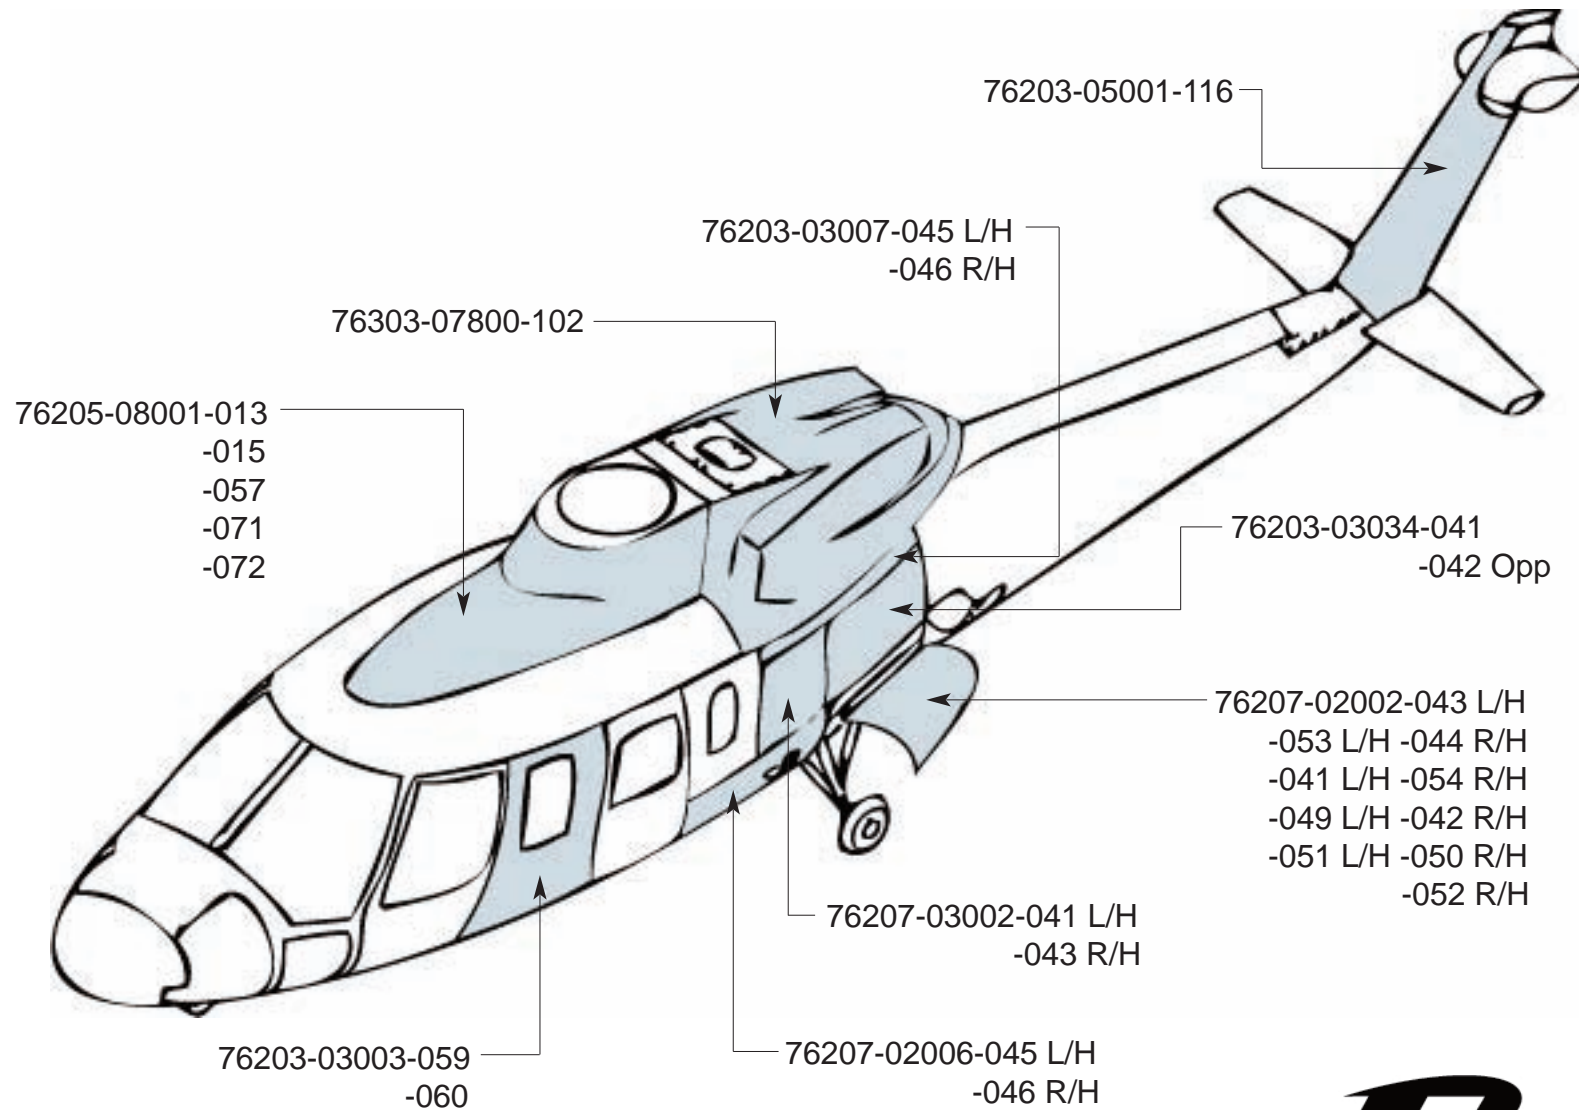

INTERIOR/EXTERIOR PANELS

HELITECH IS PLEASED TO OFFER COMPLETE PANEL REPAIRS FOR THE SIKORSKY S76 AIRCRAFT. UTILIZING STATE-OF-THE-ART EQUIPMENT AND FACILITIES, HELITECH HAS BECOME A WORLDWIDE SUPPLIER OF S76 STRUCTURAL AND COMPOSITE REPAIRS.

FOR MORE INFORMATION REGARDING OUR S76 PANELS PLEASE CONTACT
GREG BARTLETT AT TEL: 360-366-0129 OR BY EMAIL AT GREGB@HELITECHSS.COM.

Sikorsky S76 Outer Panels

Sikorsky S76 Outer Panels

PART NUMBER	DESCRIPTION		PART NUMBER	DESCRIPTION
76203-03003-059	Side Panel		76205-08001-072	Forward Fairing
76203-03003-060	Side Panel		76207-02002-041/043/049	Floor Panel - LH
76203-03007-045	Side Panel		76207-02002-051/053	Floor Panel - LH
76203-03007-046	Side Panel		76207-02002-042/044	Floor Panel - RH
76203-03034-041	Side Panel - LH		76207-02002-050/052/054	Floor Panel - RH
76203-03034-042	Side Panel - RH		76207-02006-045	Side Panel - LH
76203-05001-116	Leading Skin (Aluminum)		76207-02006-046	Side Panel - RH
76205-08001-013	Forward Fairing		76207-03002-041	Door Panel - LH
76205-08001-015	Forward Fairing		76207-03002-043	Door Panel - RH
76205-08001-057	Forward Fairing		76303-07800-102	Aft. Engine Cowl
76205-08001-071	Forward Fairing			